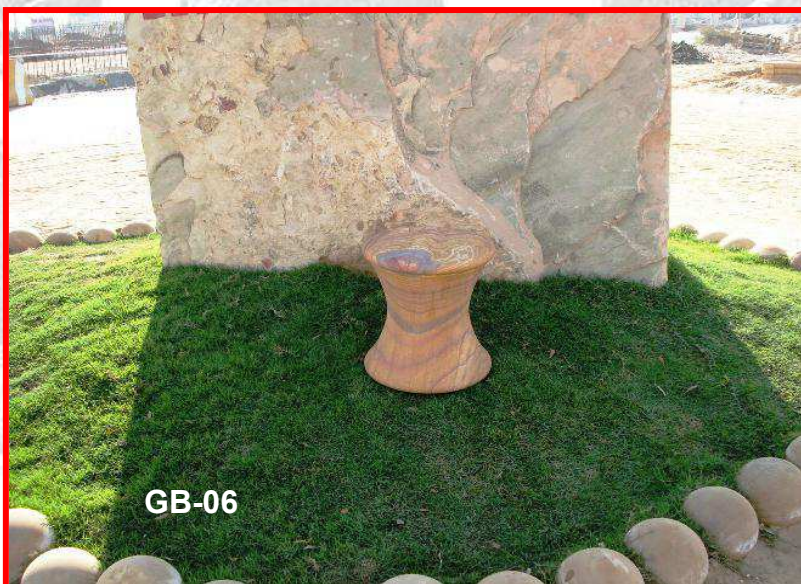

GB-03

Bench -GB-03
Length-51" [1295mm.]
Width-18" [457mm.]
Height-20" [508mm.]
Weight - 450 Kg

NATURAL STONE DEPOT GROUP

(We believe in best)

Bench -GB-04

Length-68"

[1727mm]

Width-23" [584mm]

Height-20" [508mm]

Weight – 300 Kg

Bench -GB-05

Length-70.75" [1295mm.]

Width-17.75" [417mm.]

Height-17.75" [500mm.]

Weight – 375 Kg

Stool -GB-06

Dia-15" [380mm.]

Height-16" [406mm]

Weight – 100 Kg

NATURAL STONE DEPOT GROUP

GB-07

Bench -GB-07
Length-80"[2032mm.]
Width- 16"[406mm.]
Height-16"[406mm]
Weight - 300 Kg

Bench -GB-08
Length-60" [1524mm.]
Width-22" [558mm.]
Height-20" [508mm.]
Weight- 400kg