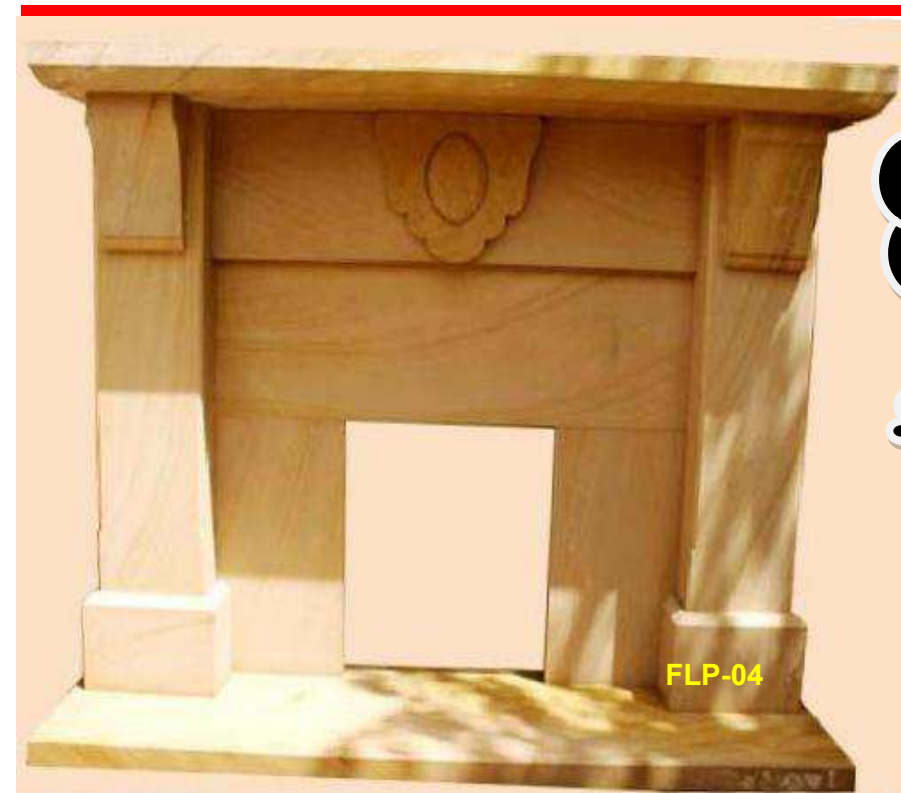

Website : www.naturalstonedepot.com

FIRE PLACES

Lil Grace

NATURAL STONE DEPOT GROUP

(We believe in best)

Fireplace -FPL-01
Width-56.75" [1440mm.]
Height-45" [1140mm.]
Weight – 325 Kg.

Fireplace -FPL-02
Width-60.75" [1540mm.]
Height-49" [1240mm.]
Weight – 275 Kg.

NATURAL STONE DEPOT GROUP

(We believe in best)

Fireplace -FPL-03
Width-60" [1525mm]
Height-44" [1118mm]
Weight – 350 Kg.

Fireplace -FPL-04
Width-60" [1525mm]
Height-48" [1220mm]
Weight – 275 Kg.

NATURAL STONE DEPOT GROUP